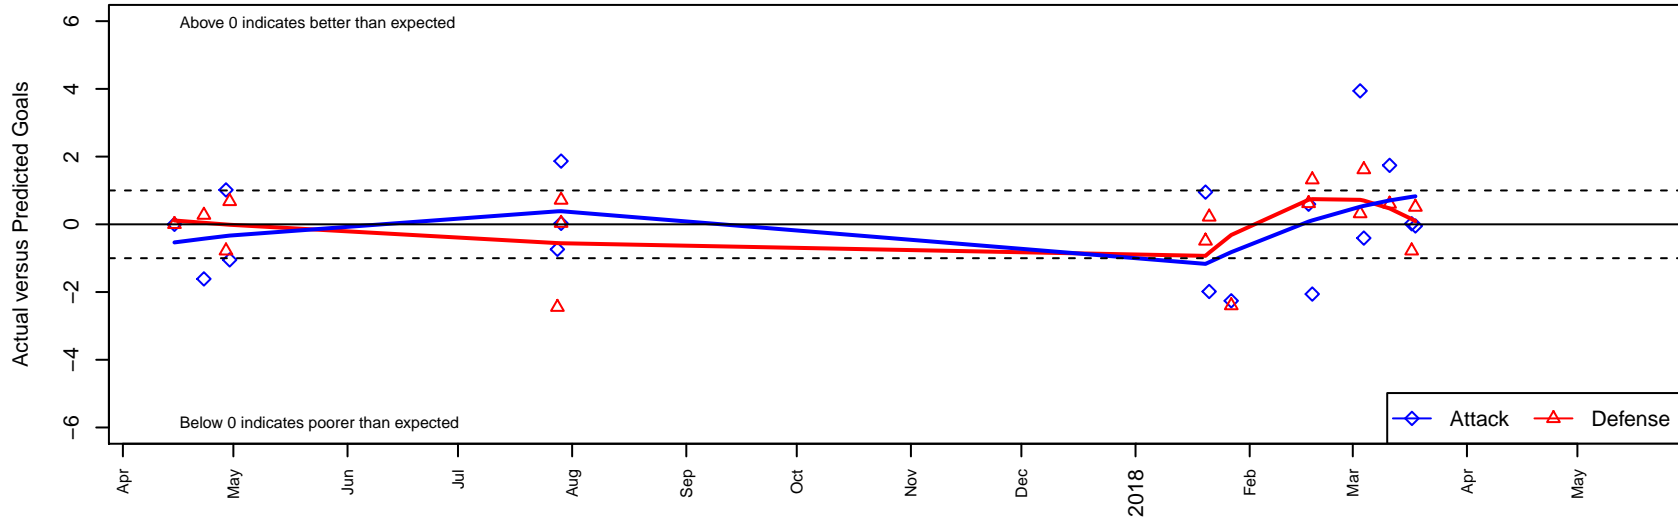

Capital FC Timbers Red B00

Capital FC
 Salem, OR
 B00 total strength=1646
 attack=24.11 defense=14.63
 spr league = PTT Win B00 Div 1

alt names used:
 Capital FC Timbers 00B Kagey

Venues played:
 2016 OYS Presidents Cup B99
 2017 Oswego Nike Cup Super Group Silver U1
 2017 PTT Winter B00 Division 1

Capital FC Timbers Red B00
 Dots are actual minus expected GF (blue circles) and GA (red triangles).
 Blue line is smoothed change in attack strength. Red is smoothed change in defense strength.

**attack and defense variance (black dot)
relative to other teams
and top 10 in region**